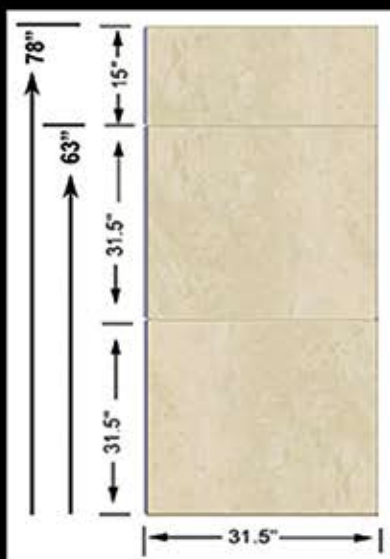

HotelVanitySpecialist.com

The industry leader for natural stone products
and hotel room renovations

NEW

Large Format Porcelain Tiles for tub surround walls

- No Water Absorption
- Beautiful high-end look of natural stone
- Low Cost
- Minimal grout lines
- 63" to 94" height options
- Low Maintenance
- Optional trim piece or beveled edge

Optional
Trim Leg (3" x 15")

Double Loaded Porcelain Tiles-
31.5" x 31.5" x 7/16"
(up to 39" x 39" size)

with optional beveled edge or trim piece

Navona White

Serpeggiante

Tuscan Cream

US Stone Sales LLC (Manufacturer's Agent)
tel: 805.237.2375 toll free fax: 866.493.5887
Texas tel: 956.681.8113
email: sales@usstonesales.com
website: www.HotelVanitySpecialist.com